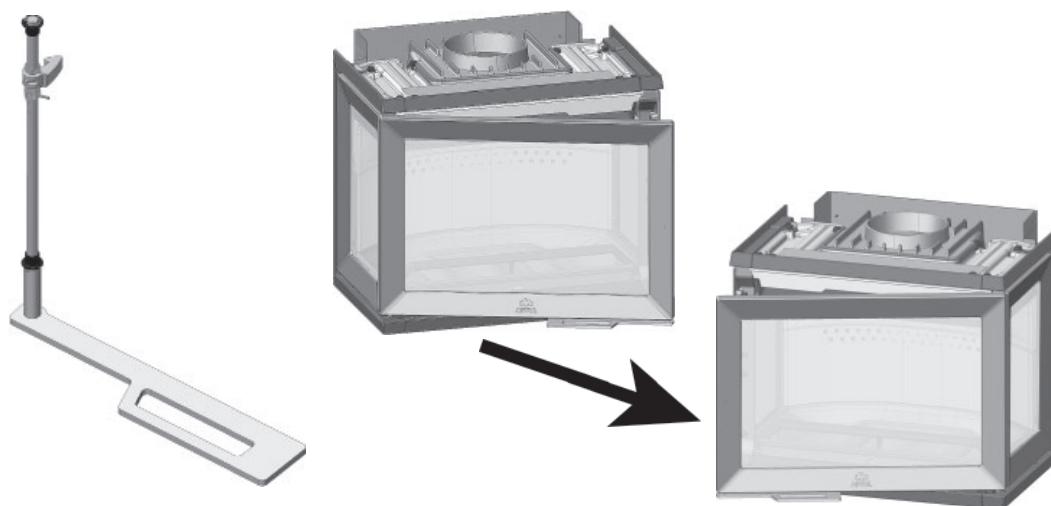

Jøtul I 520/I 620/F 520/F 620
Manual version P02

Dørlås komplett høyrehengslet/ Door lock complete right-hinged

NO - Monteringsanvisning
GB - Installation Instructions

Art. no. 50045754

*Manualene må oppbevares under hele produktets levetid.
The manuals which are enclosed with the product must be kept throughout the product's entire service life.*