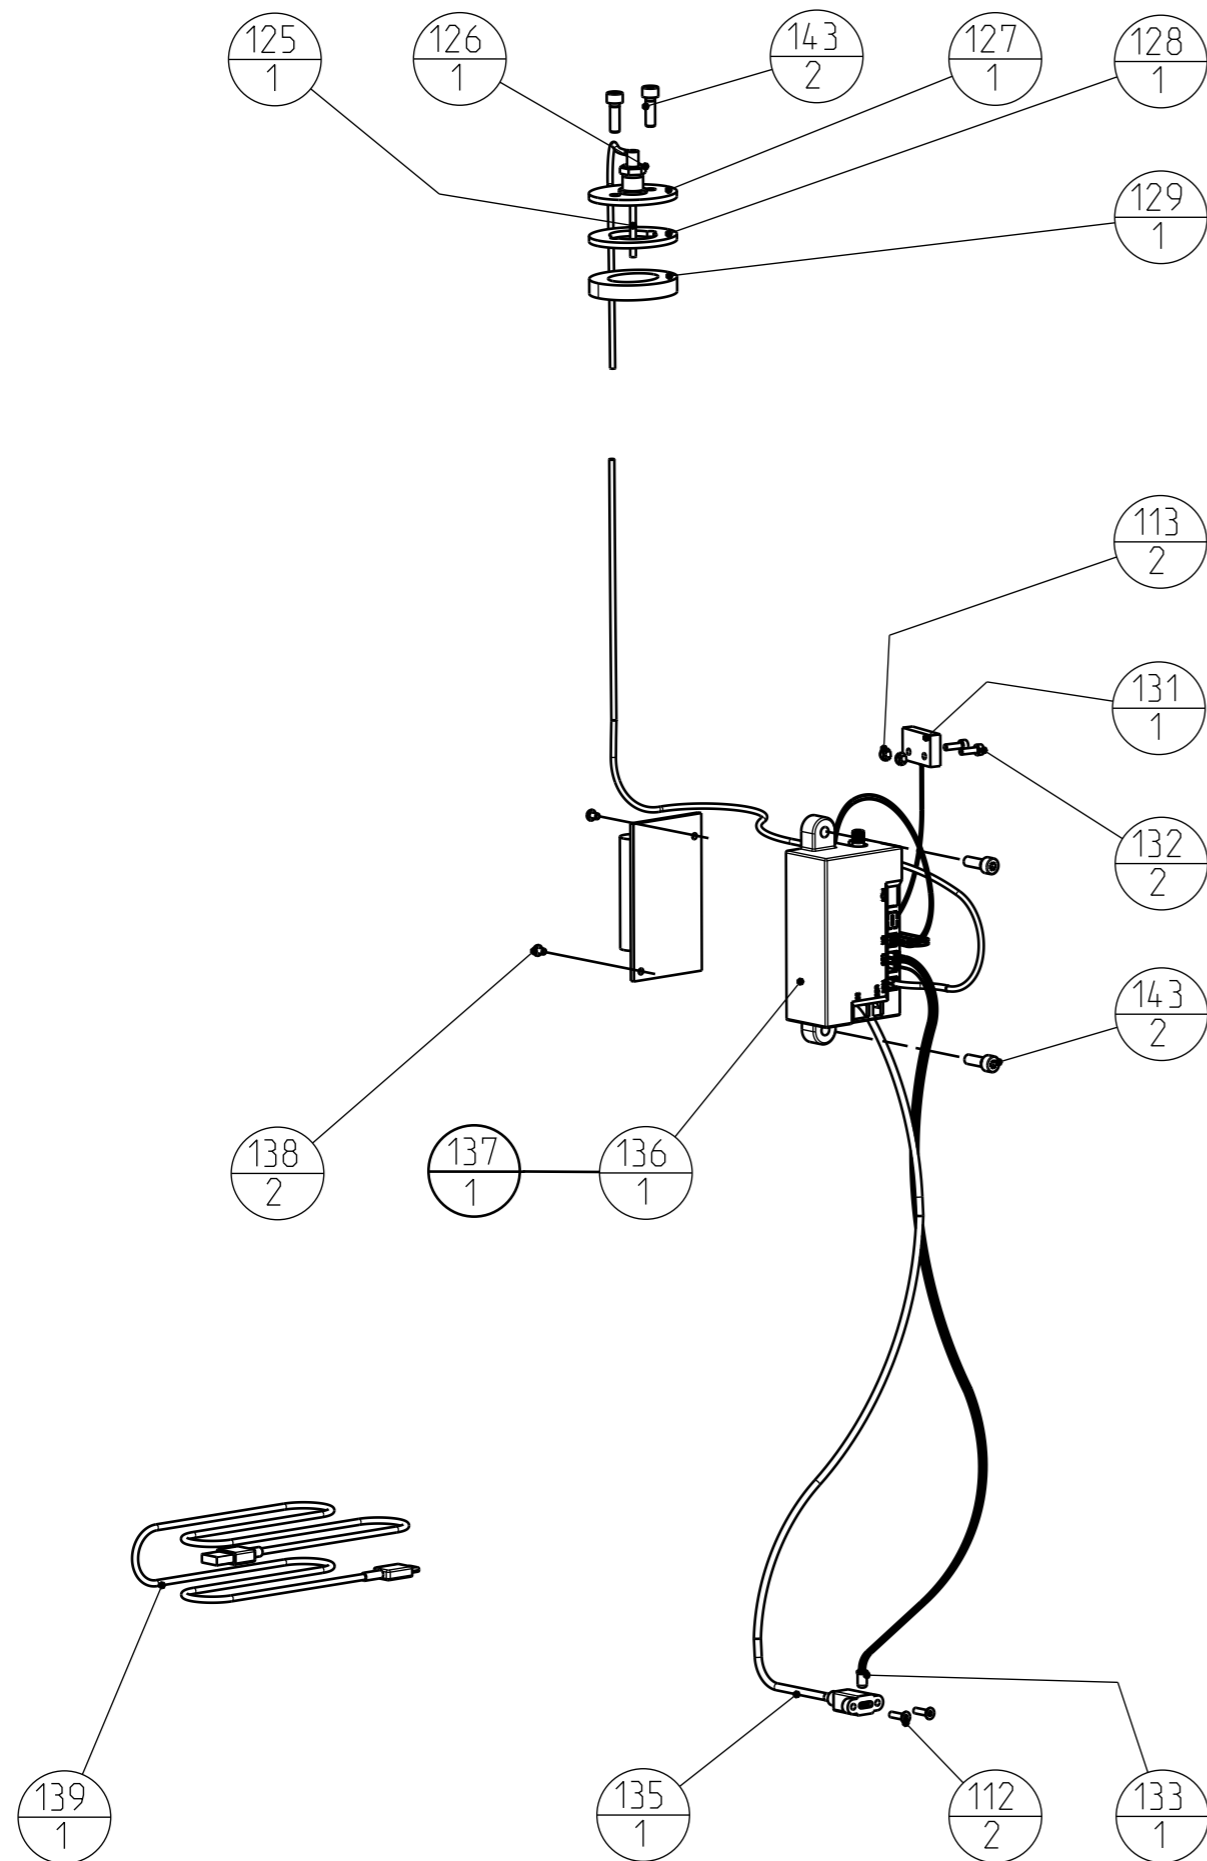

Electronics