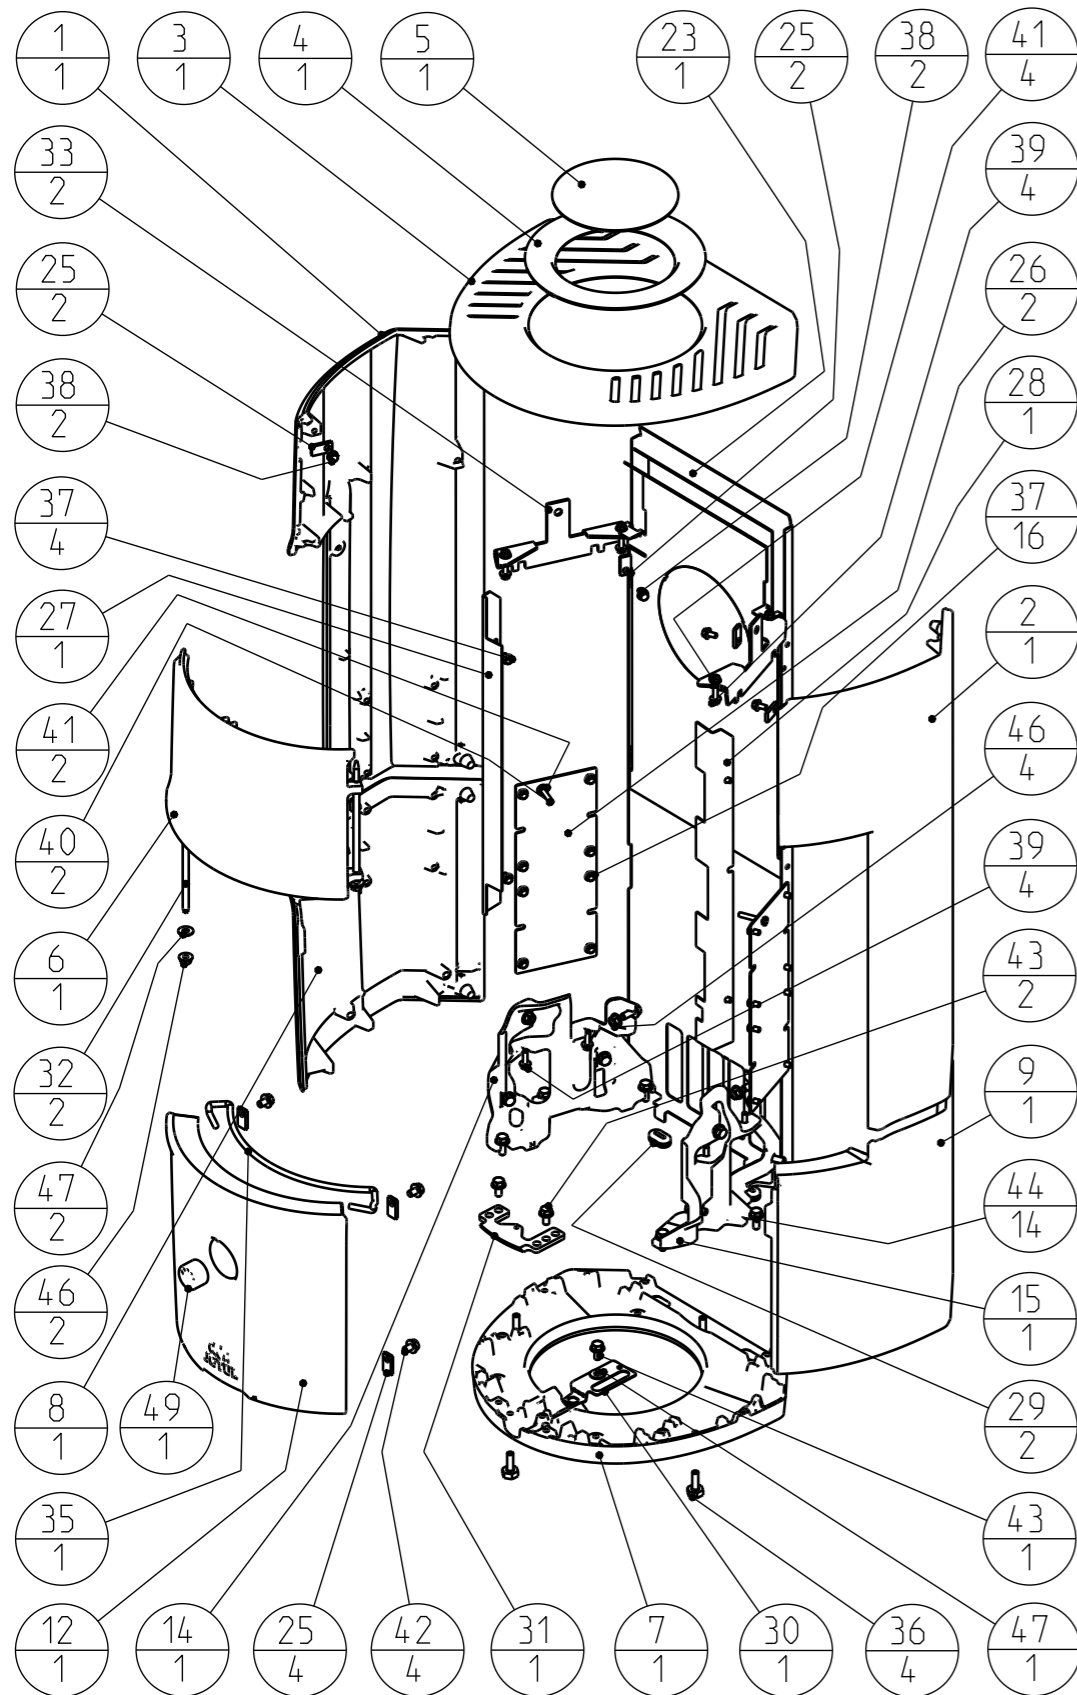

Mantle F 171

XX-Position number  
YY-Quantity

Mantle F 174

Mantle F 176 =  
Mantle F 174 +  
High Top F 176

Regarding Top Plate Pos. 3  
This is not used on High Top F 176 !

Partlist, Jøtul F 170		
Jøtul AS Fredrikstad, Norway	Draw.no: 900369-P03 Page. 2 of 5	Date: 2025.10.24