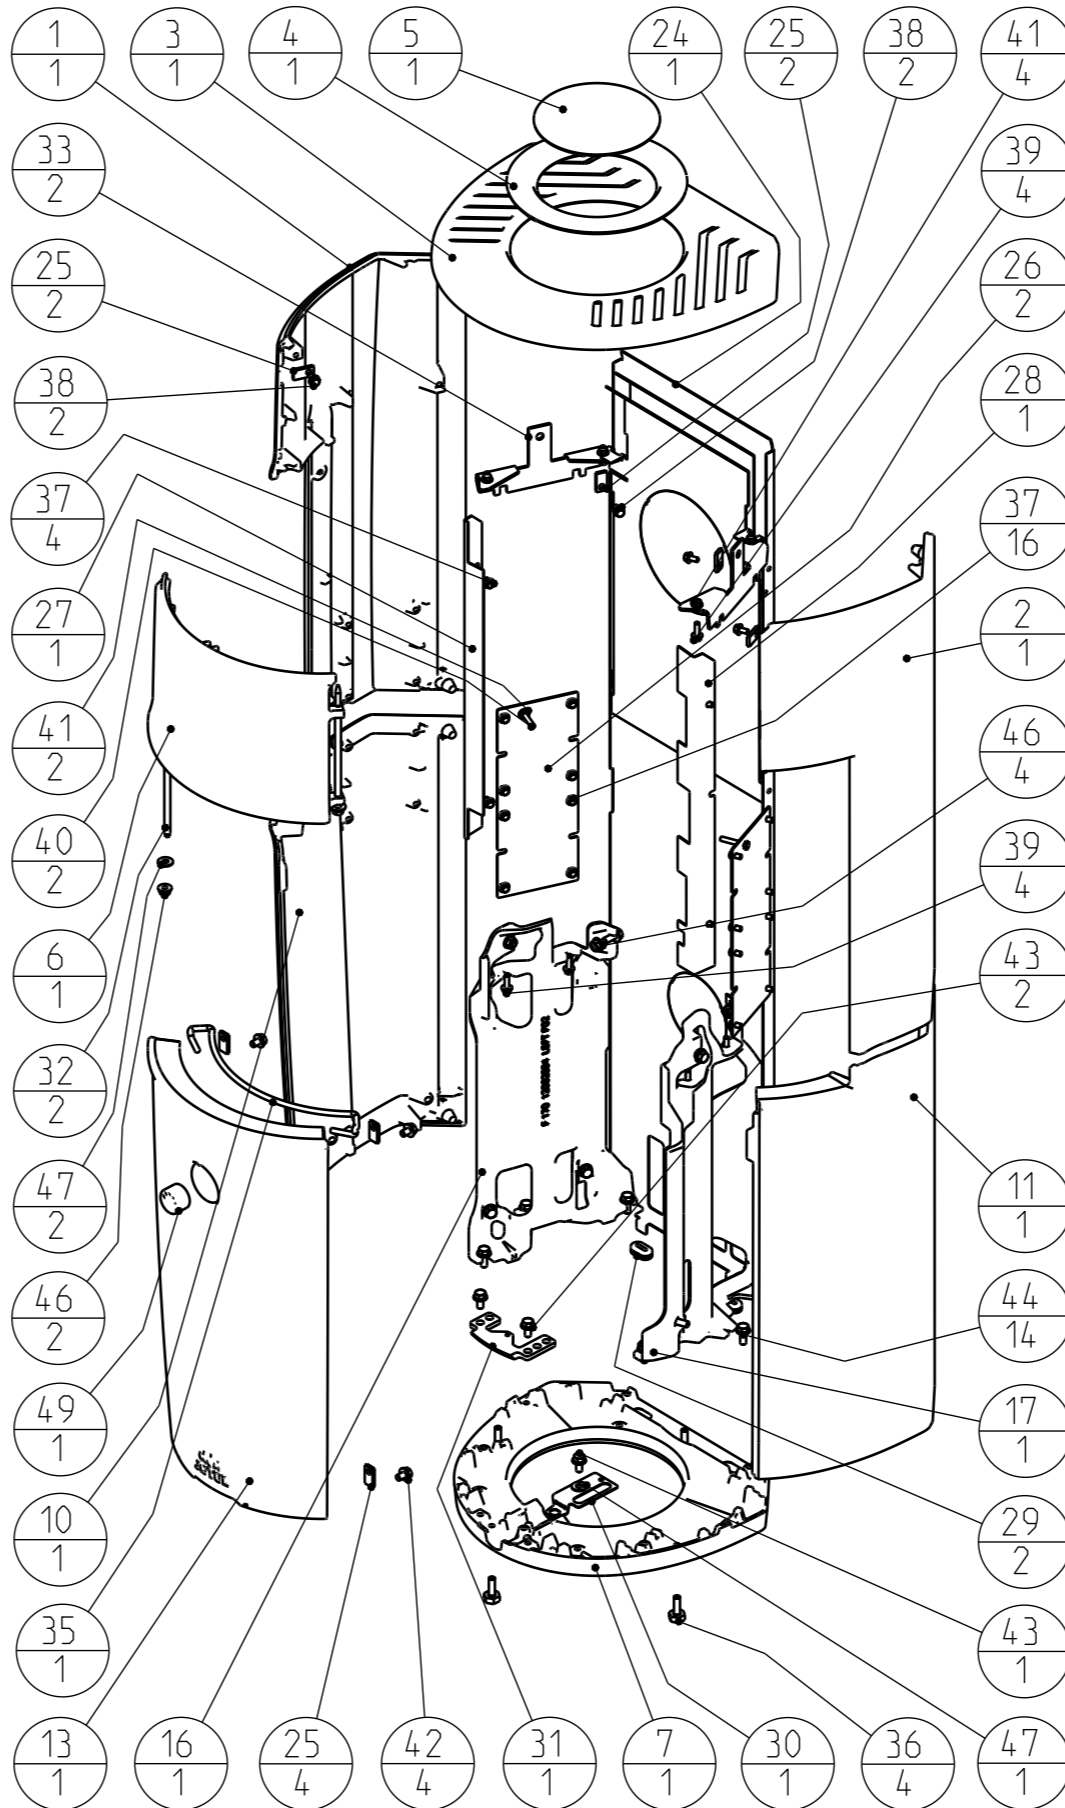

Mantle F 171

XX-Position number  
YY-Quantity

Mantle F 174

Mantle F 176 =  
Mantle F 174 +  
High Top F 176

Regarding Top Plate Pos. 3  
This is not used on High Top F 176 !

Partlist, Jøtul F 170		
Jøtul AS Fredrikstad, Norway	Draw.no: 900369-P03 Page. 2 of 5	Date: 2025.10.24