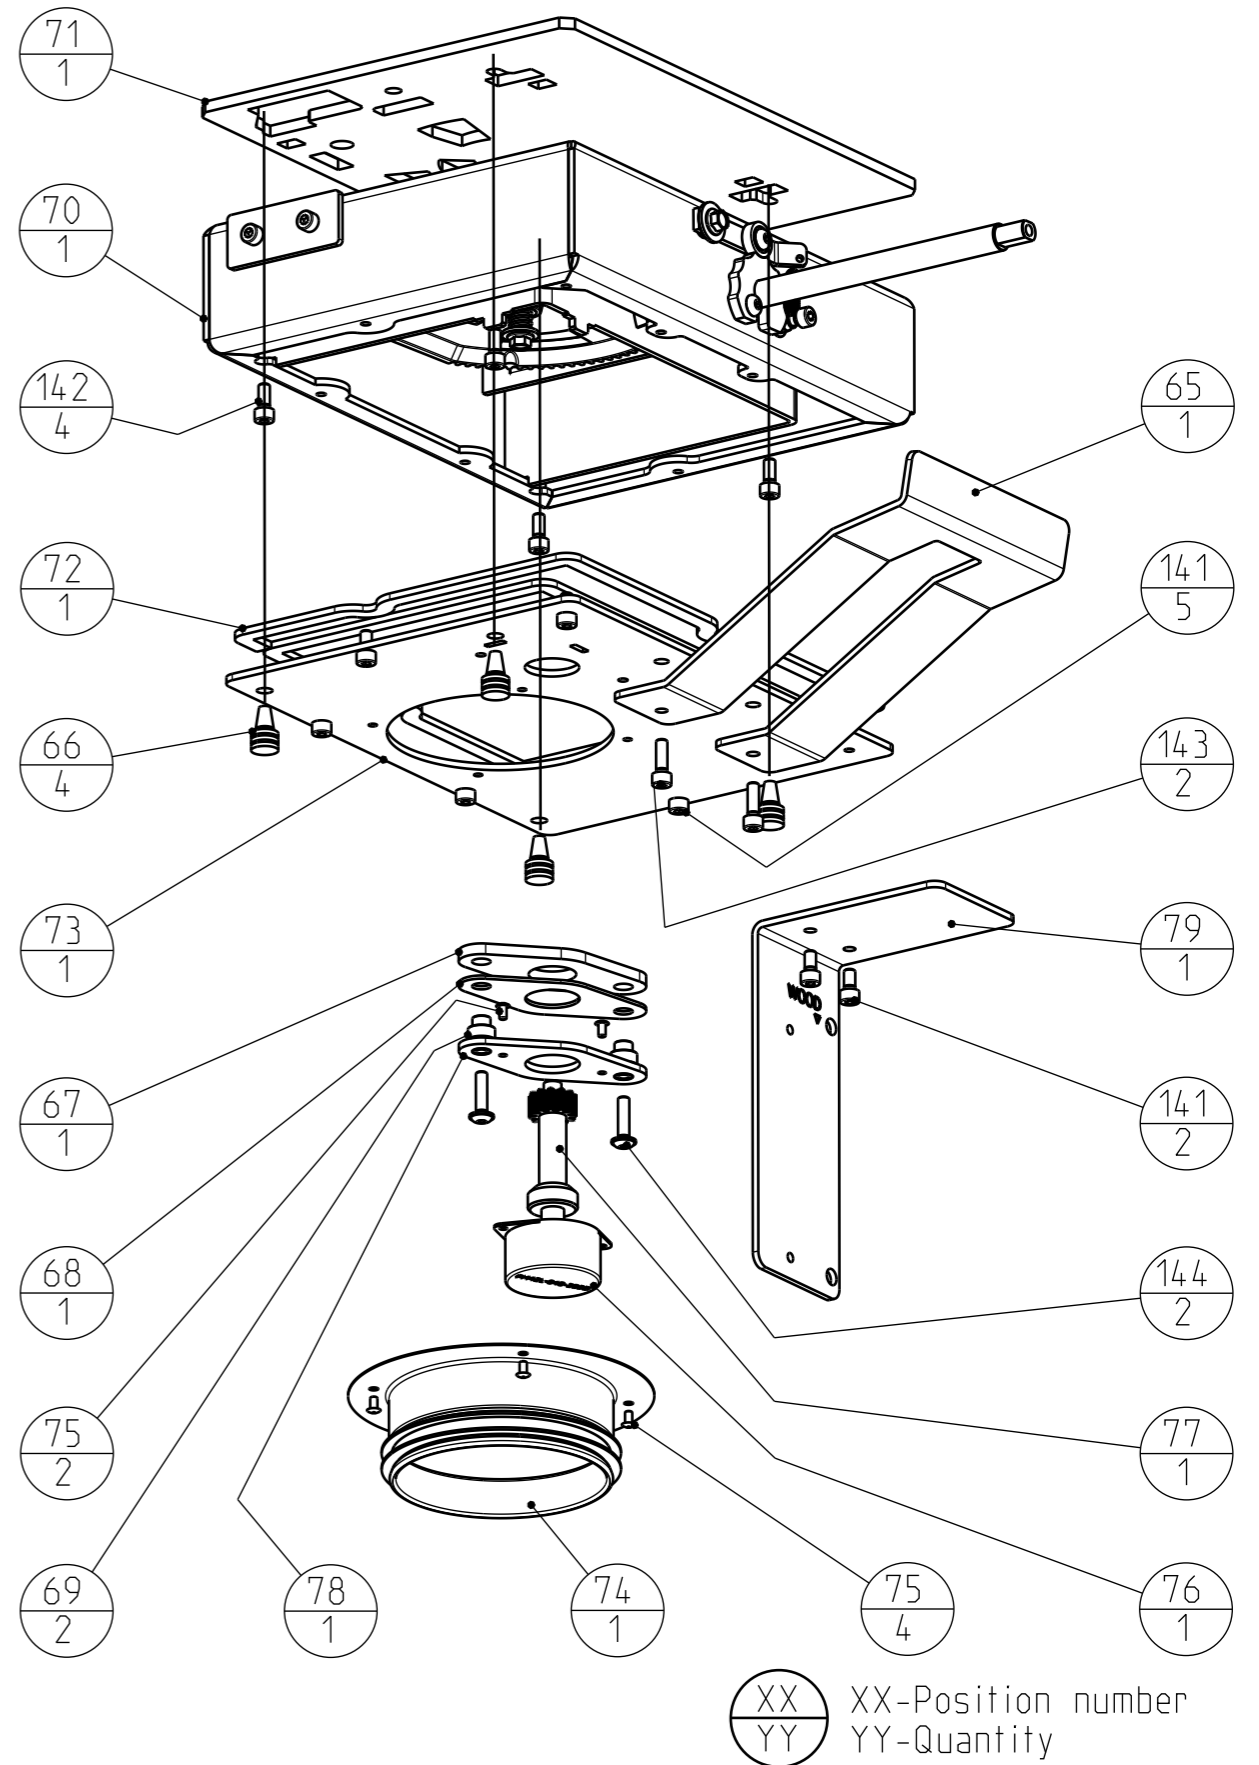

Air Box V3

XX
YY

XX-Position number
YY-Quantity

Partlist, Jøtul F 170

Jøtul AS
Fredrikstad, Norway

Draw.no: 900369-P03
Page. 3 of 5

Date:
2025.10.24