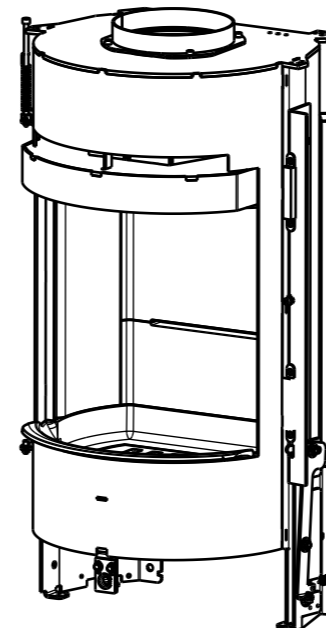

JØTUL F 176 ZENSORIC  
Mantle page 2

JØTUL F 174 ZENSORIC  
Mantle page 2

JØTUL F 171 ZENSORIC  
Mantle page 2

Burn Chamber Page 4

Door Page 3

Air Box  
Page 3

Optional equipment  
Page 5

Partlist, Jøtul F 170

Mantle F 171

XX-Position number  
YY-Quantity

Mantle F 174

Mantle F 176 =  
Mantle F 174 +  
High Top F 176

Regarding Top Plate Pos. 3  
This is not used on High Top F 176 !

Partlist, Jøtul F 170		
Jøtul AS Fredrikstad, Norway	Draw.no: 900369-P03 Page. 2 of 5	Date: 2025.10.24